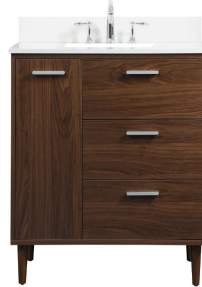

## Baldwin collection

30 inch single bathroom vanity Set

Item No: VF47030MBL-BS  
(Blue)

Item No: VF47030MGN-BS  
(Green)

Item No: VF47030MMP-BS  
(Maple)

Item No: VF47030MTK-BS  
(Teak)

Item No: VF47030MWT-BS  
(Walnut)

### Dimensions

Overall dimensions	30"L x 19"W x 34"H
Top thickness	0.75"

### Specifications

Base Finish	Blue/Green/Maple/Teak/Walnut
Top finish	Ivory
Base material	Solid wood leg and MDF
Top material	Quartz
Sink included	yes
sink material	porcelain
overflow hole	yes
sink type	undermount
Doors	YES
number of doors	1
Drawers	YES
number of Functional drawers	2
soft close drawer glides	yes
mounting location	free-standing
mounting bracket included	no
backsplash included	yes
drain assembly included	no
faucet included	no
Compatible faucet installation type	widespread
P-trap included	no
assembly required	yes
installation required	yes
warranty	1 year limited
Shipment Type	LTL